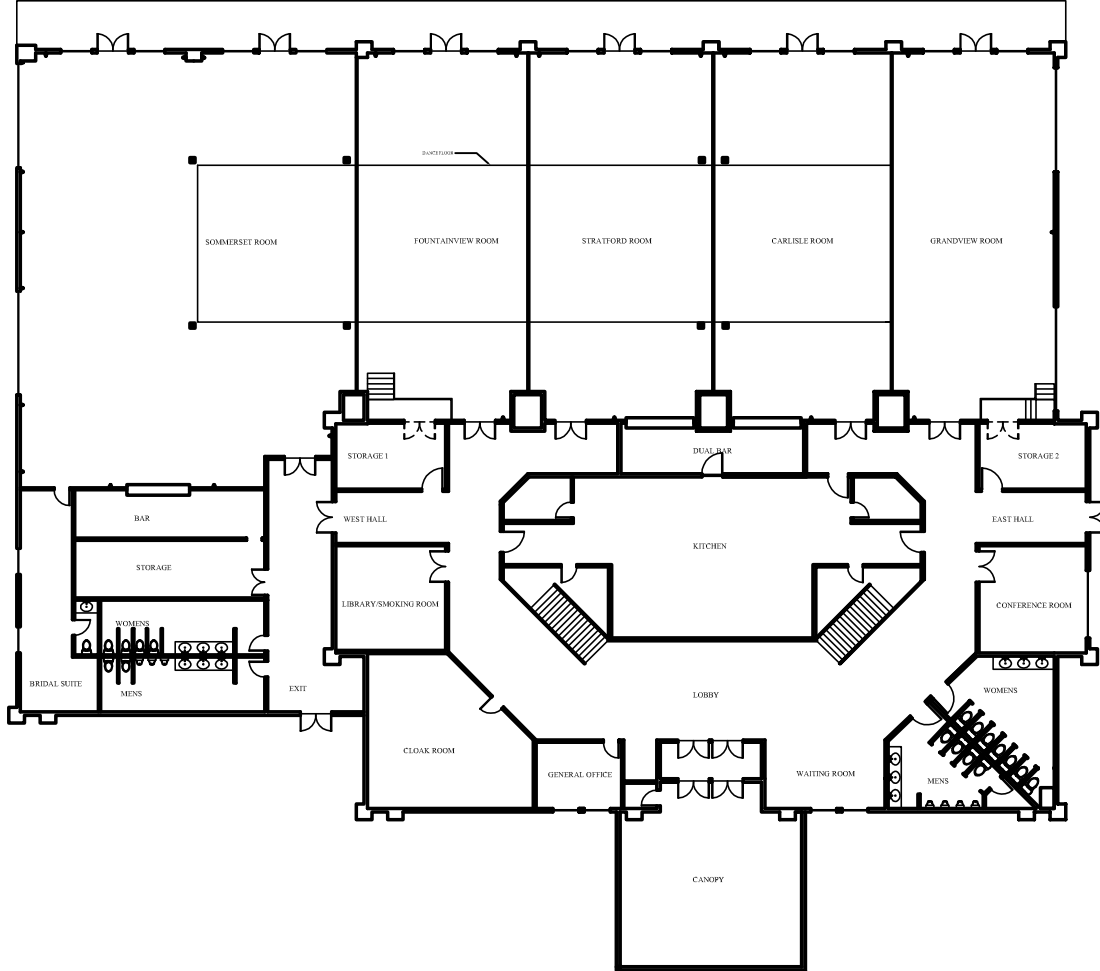

GAZEBO

GAZEBO

POND

SOMMERSET ROOM  
FOUNTAINVIEW ROOM  
STRATFORD ROOM  
CARLISE ROOM  
GRANDVIEW ROOM  
STORAGE 1  
STORAGE 2  
WEST HALL  
EAST HALL  
KITCHEN  
LOBBY  
LIBRARY/SMOKING ROOM  
CLOAK ROOM  
GENERAL OFFICE  
WAITING ROOM  
CANOPY  
BAR  
DUAL BAR  
BRIDAL SUITE  
WOMENS  
MENS  
EXIT